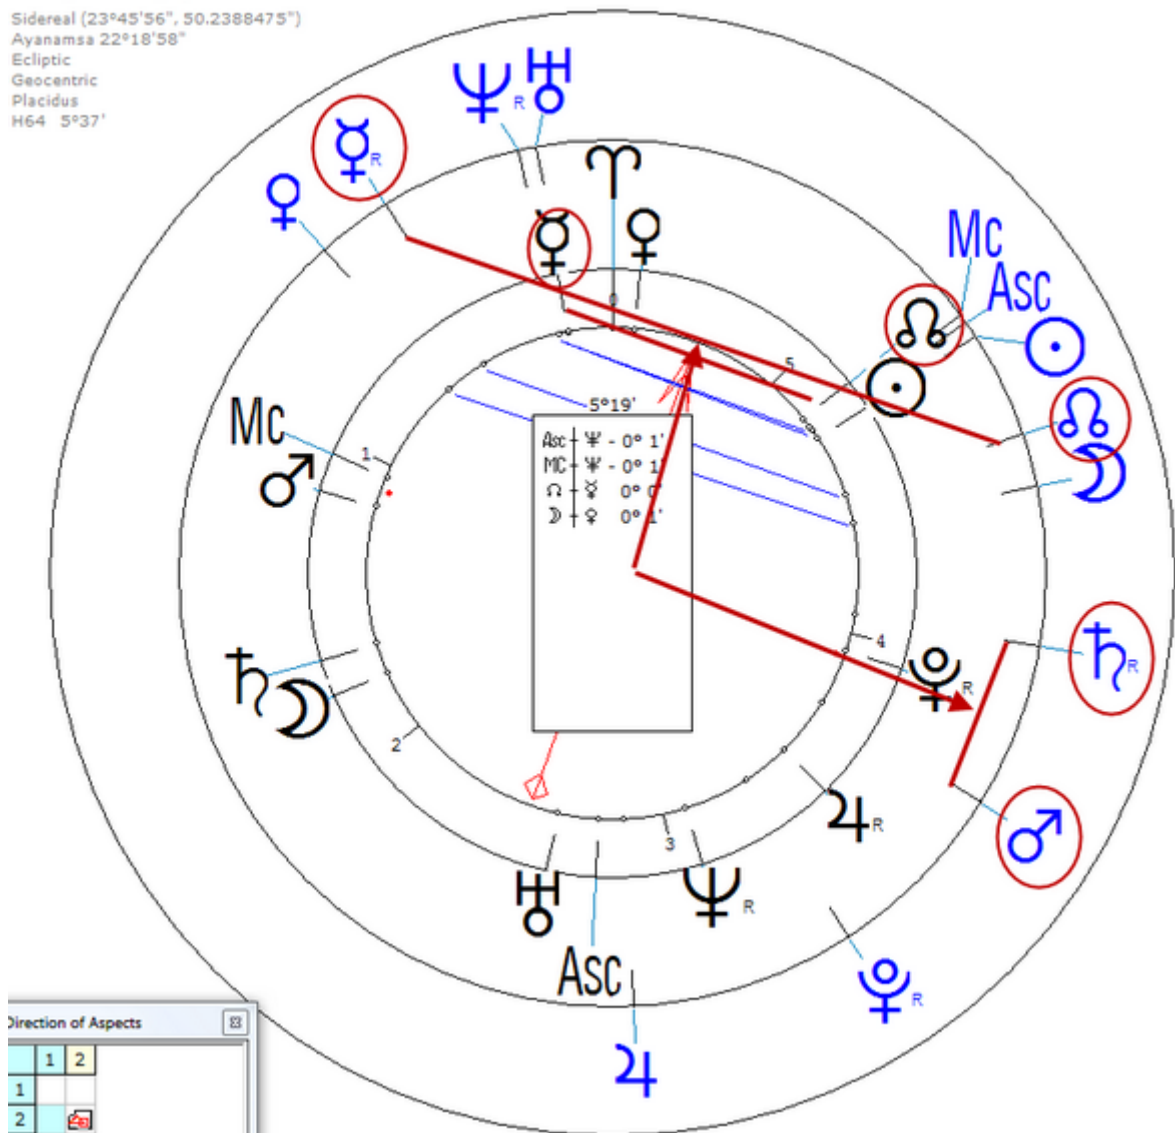

Pardinas, Manuel

1 January 1896 at 01:00 (= 01:00 AM)Grado, Spain, 43n23, 6w04
Spanish anarchist who assassinated José Canalejas, the Prime Minister of Spain.

<https://www.astro.com/astro-databank/Pardinas,_Manuel>

Pardiñas shot Canalejas in front of the San Martin Library in Madrid on November 12, 1912. Pardiñas then turned the gun on himself and committed suicide.

Solar Return (Harmonic 64)

Solar $\♂/\♃$ = Solar $\♀/\♁$ = $\♀_n/\♁_n$

Solar $\♀$ = Solar $\♂/\♃$ (Gunshot) = $\♃_n/\♁_n$

Pardinas, Manuel
1 January 1896 Wed 1:00 (GMT-0:24:16) 43n23 6w04
Grado, Mainland, Spain

Sidereal (23°45'56", 50.2388475")
Ayanamsa 22°18'58"
Ecliptic
Geocentric
Placidus
H64 5°37'